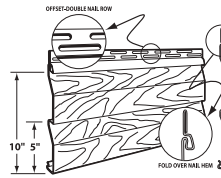

DUTCHLAP 4.5" VINYL SIDING

LENGTH - 12' 1"

2 SQ

USD4.5

Available in 21 colors*

Featuring Paramount Color