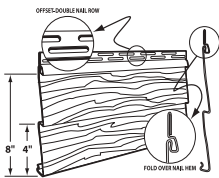

DOUBLE 4" VINYL SIDING

LENGTH - 12' 6"

2 SQ

USD4

Available in 21 colors*

Featuring Paramount Color